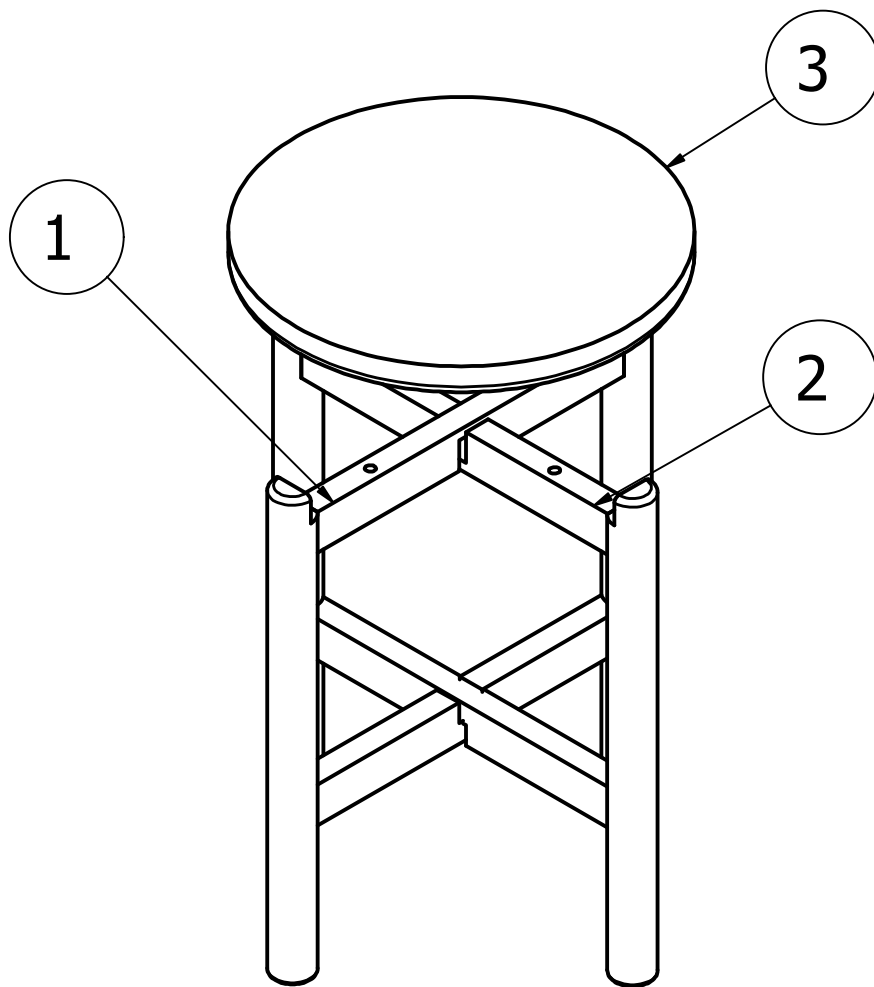

7521000 Table For Garden Set in Acacia Beige

ASSEMBLY INSTRUCTIONS

Read this instruction carefully. Refer hardware and furniture parts list for guidance. Be sure all parts are complete, before assembling. Place all wooden furniture part on a clean and flat soft surface to prevent scratches. Refer steps provided as assembling guide.

A

Bolt M6x45
X
4PCS

B

Bolt M6x30
X
1PC

C

Allen key
M4
X
1PC

DO NOT TIGHTEN
BOLT AND NUTS COMPLETELY

DO NOT TIGHTEN
BOLT AND NUTS COMPLETELY