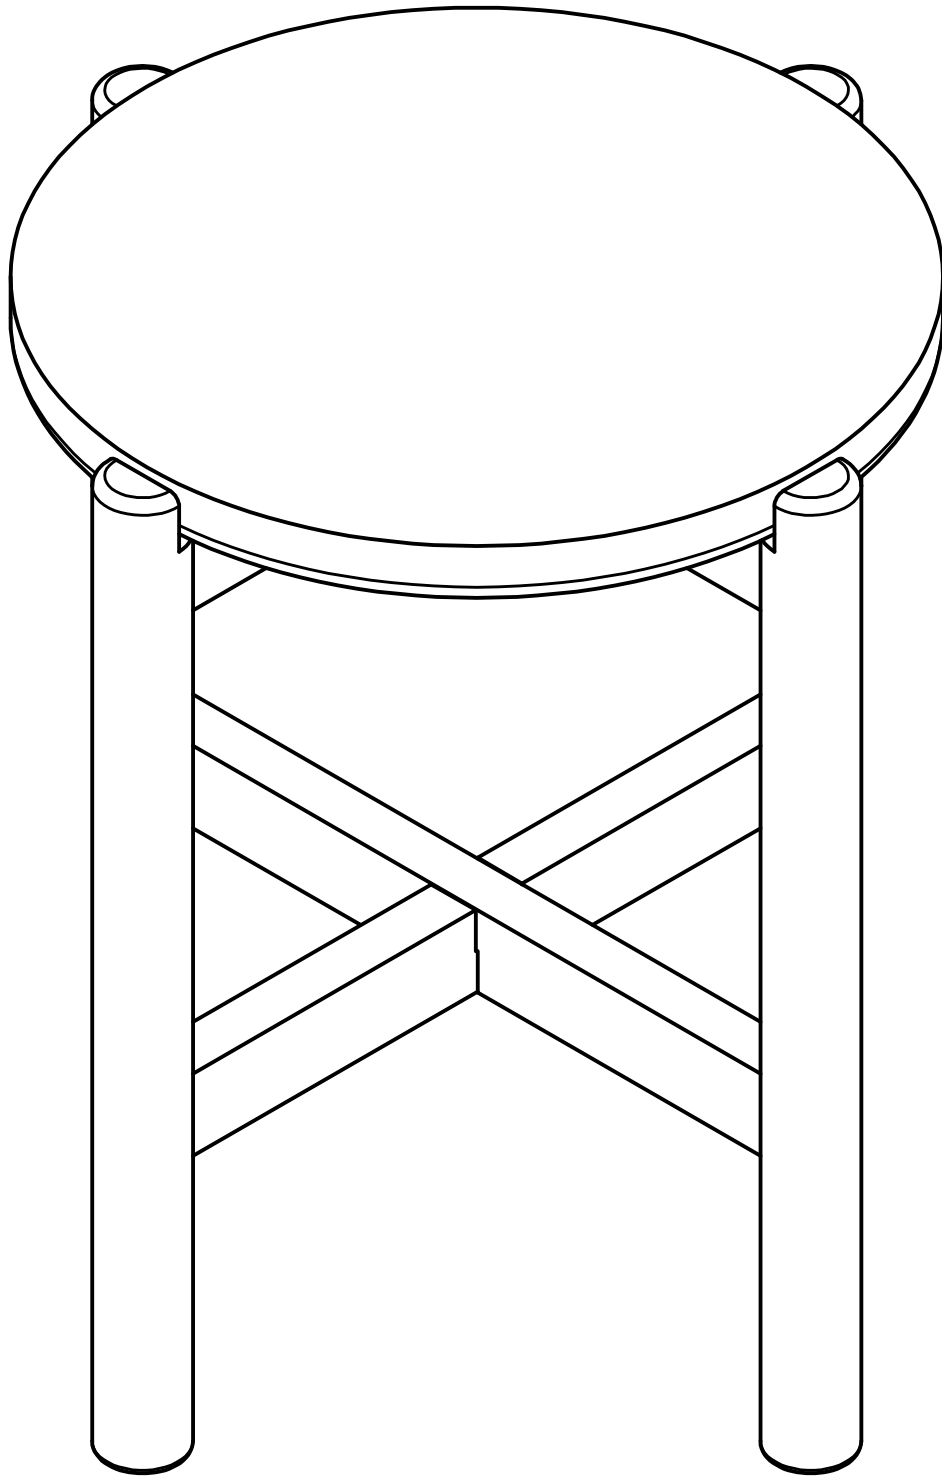

7521000 Table For Garden Set in Acacia Beige

ASSEMBLY INSTRUCTIONS

Read this instruction carefully. Refer hardware and furniture parts list for guidance. Be sure all parts are complete, before assembling. Place all wooden furniture part on a clean and flat soft surface to prevent scratches. Refer steps provided as assembling guide.

A

Bolt M6x45
X
4PCS

B

Bolt M6x30
X
1PC

C

Allen key
M4
X
1PC

DO NOT TIGHTEN
BOLT AND NUTS COMPLETELY

DO NOT TIGHTEN
BOLT AND NUTS COMPLETELY