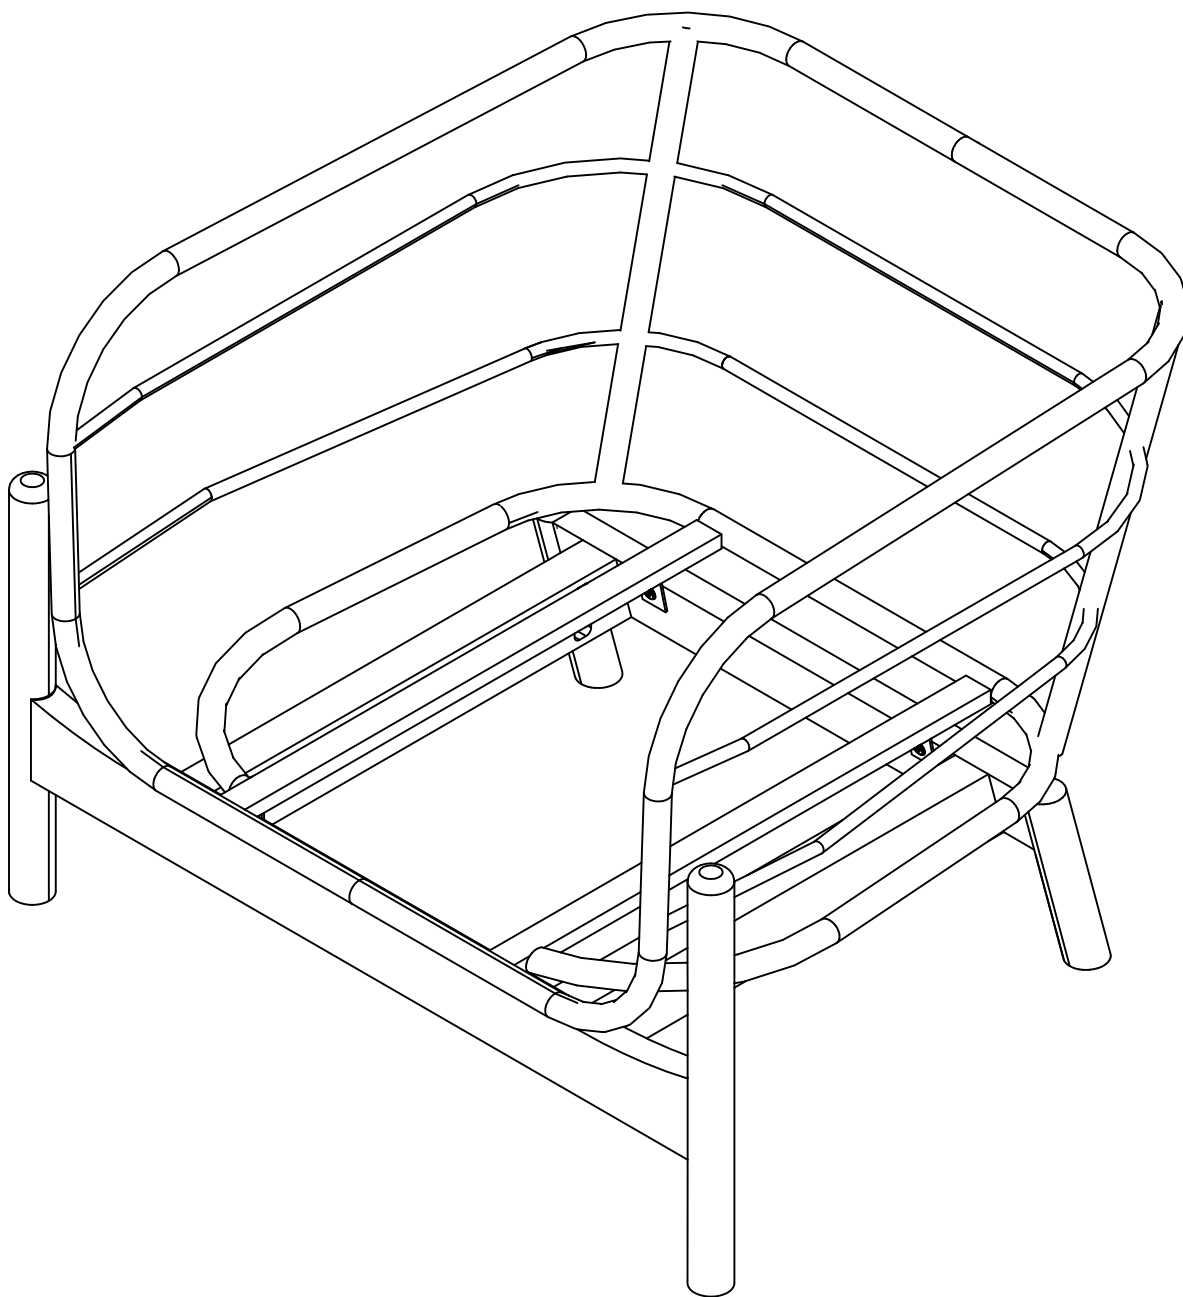

BE SURE TO CHECK ALL BOLTS ARE SECURELY TIGHTENED PRIOR TO USE.