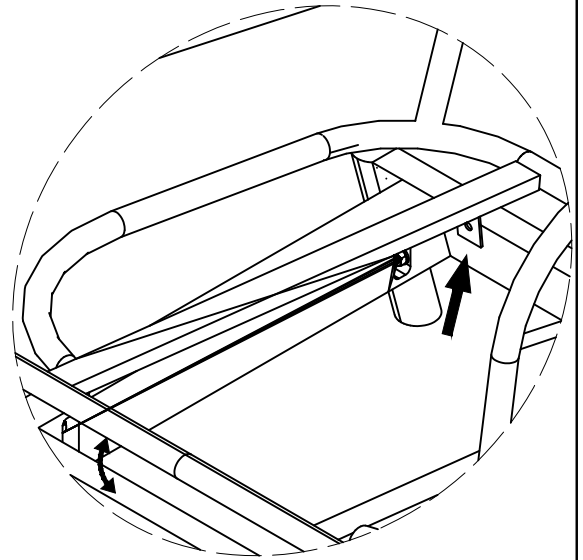

5

6

DO NOT TIGHTEN
F-SCREW COMPLETELY